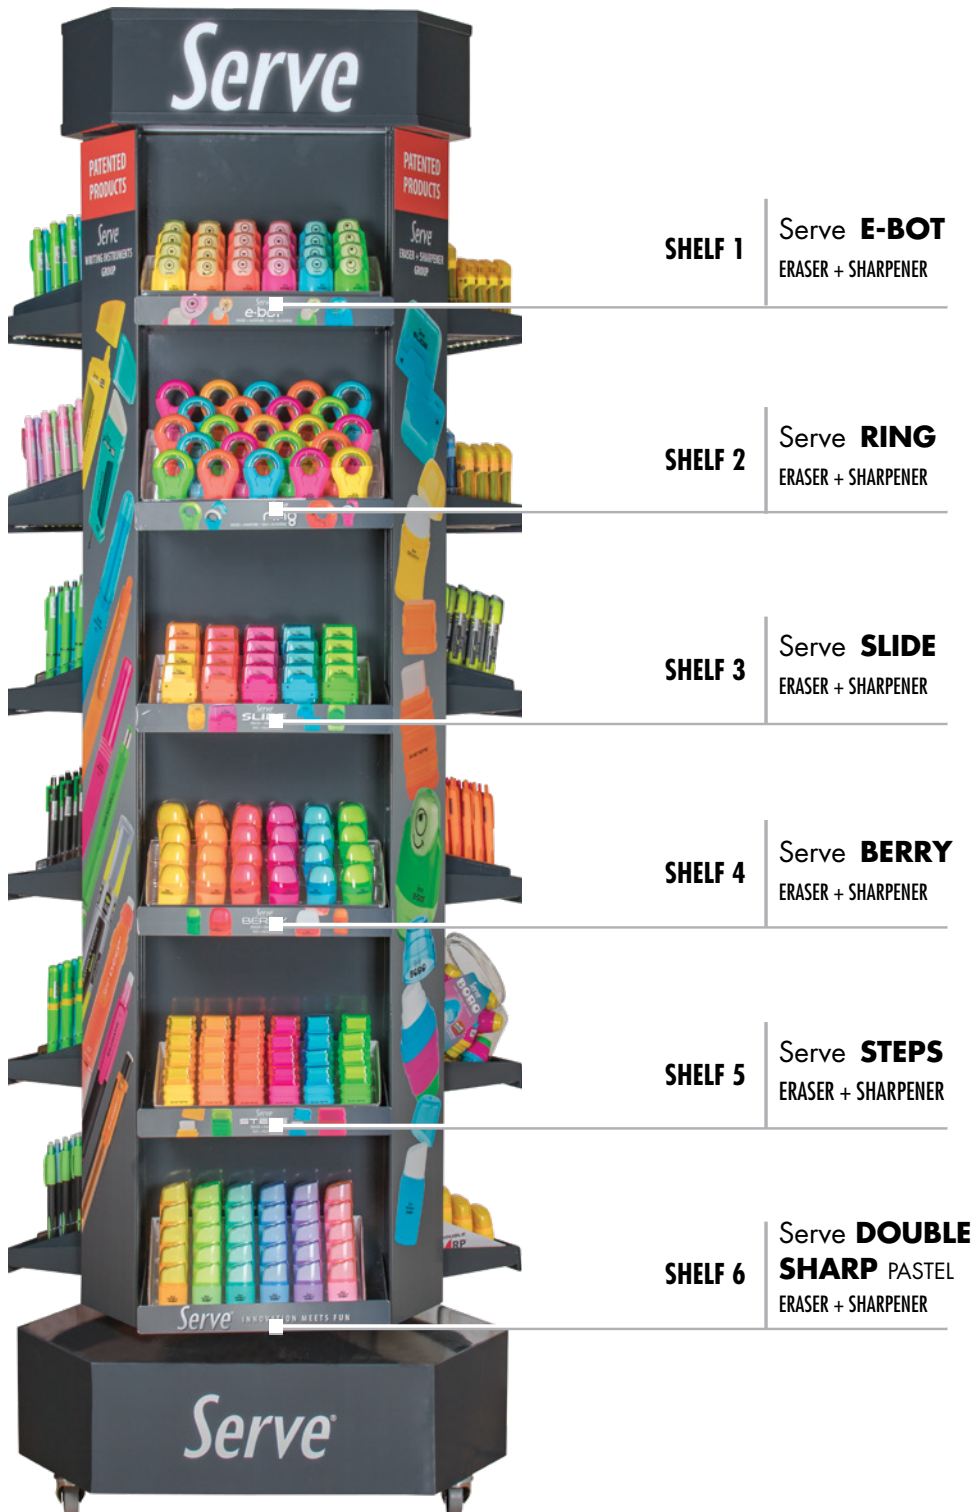

Serve TOWER

SIDE 1