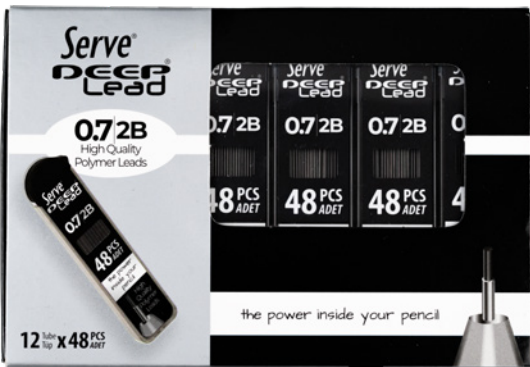

12

Code	Description	Box Barcode	Colours	Inner Qty.	Inner Box Barcode	Inner Box Dim.	Outer Qty.
SV-DEEPMIN072B-12KTMSYH	Serve Deep leads	8680869461949	Black	12	8680869461932	8.2x2.2x8.5	864