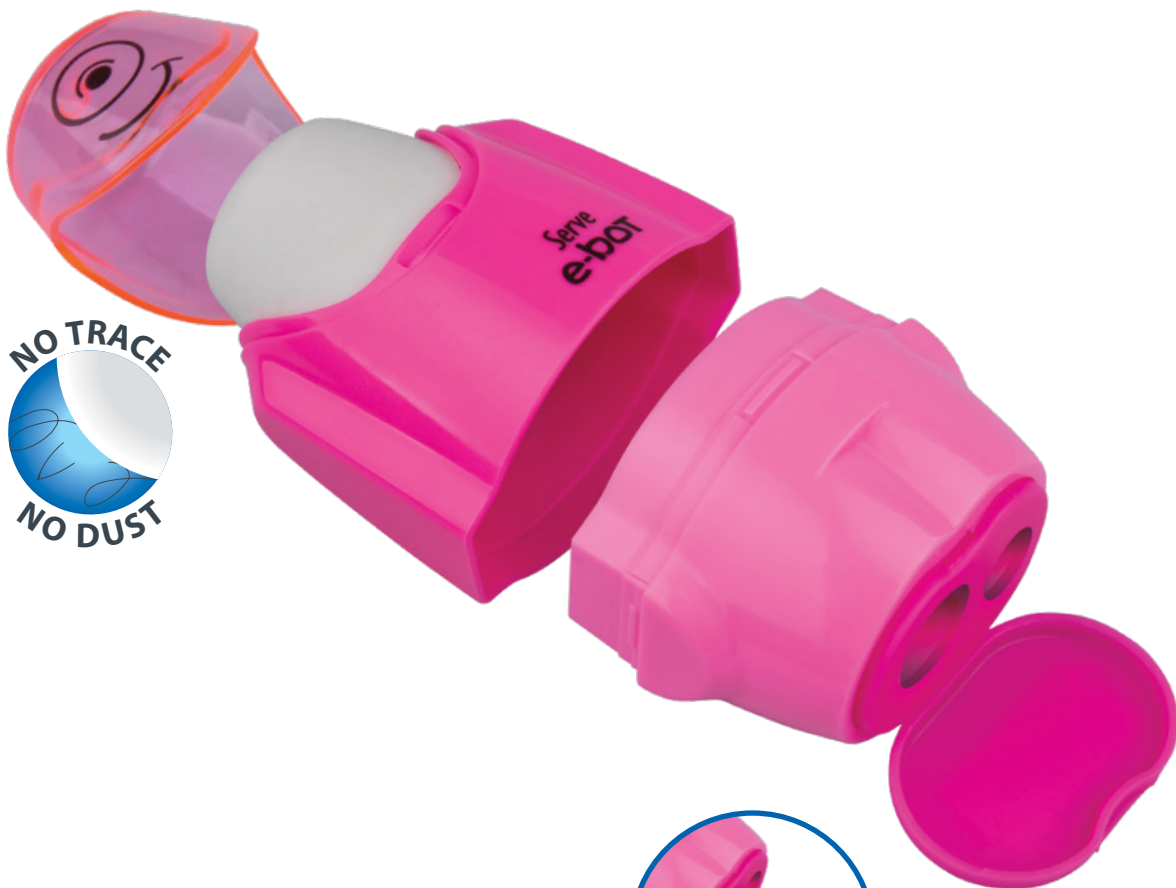

THE CAP KEEPS
ERASER CLEAN