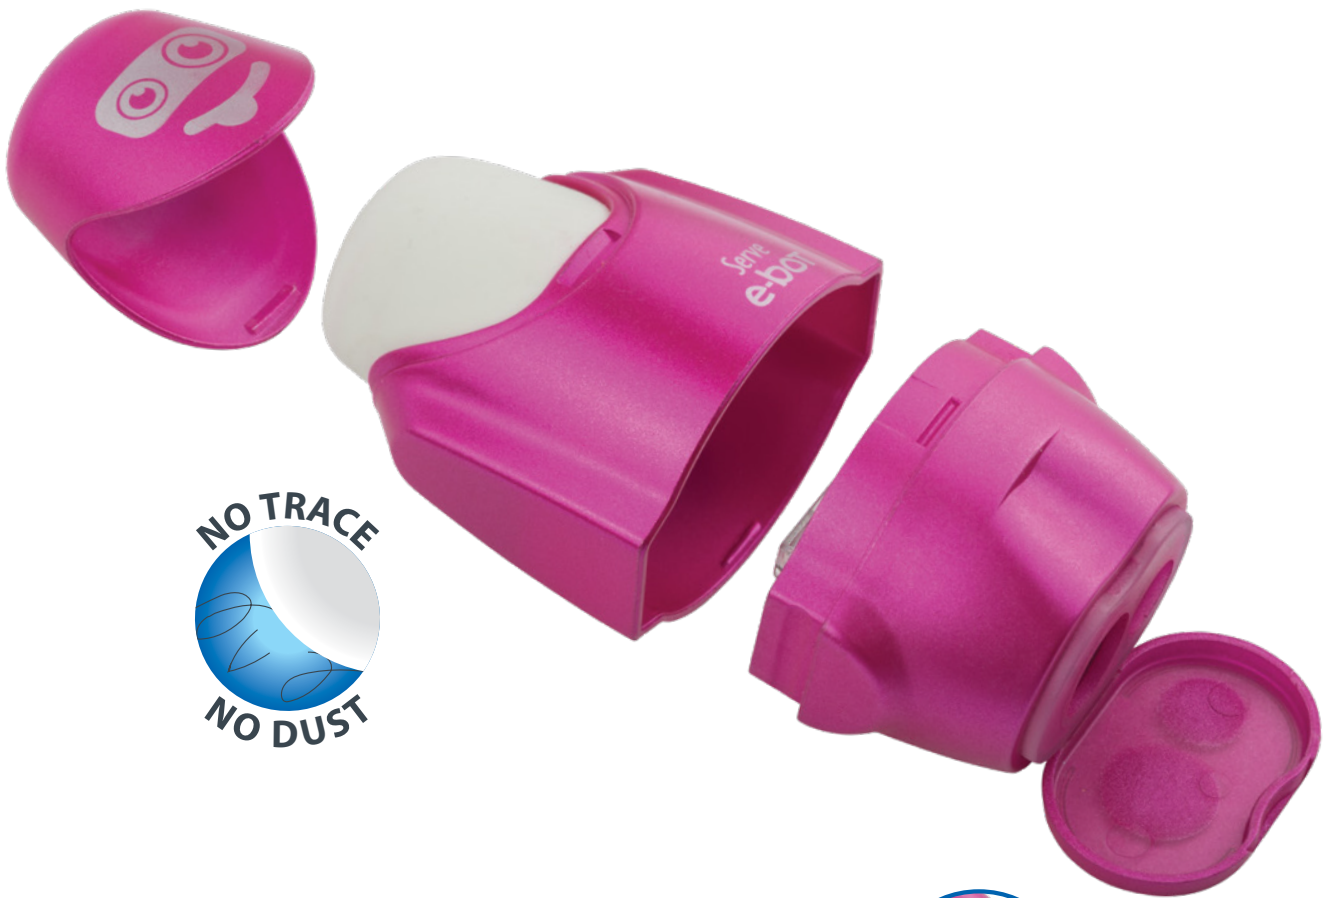

4

5

Display size  
L16 x D15 x H17.5 cm

Serve  
**e-bot**  
 METALLIX  
 SHARPENER + ERASER

**SHOW YOUR MOOD**

**THE CAP KEEPS  
 ERASER CLEAN**

**DOUBLE HOLE AND  
 WASTE TANK**

**PATENTED  
 DESIGN**