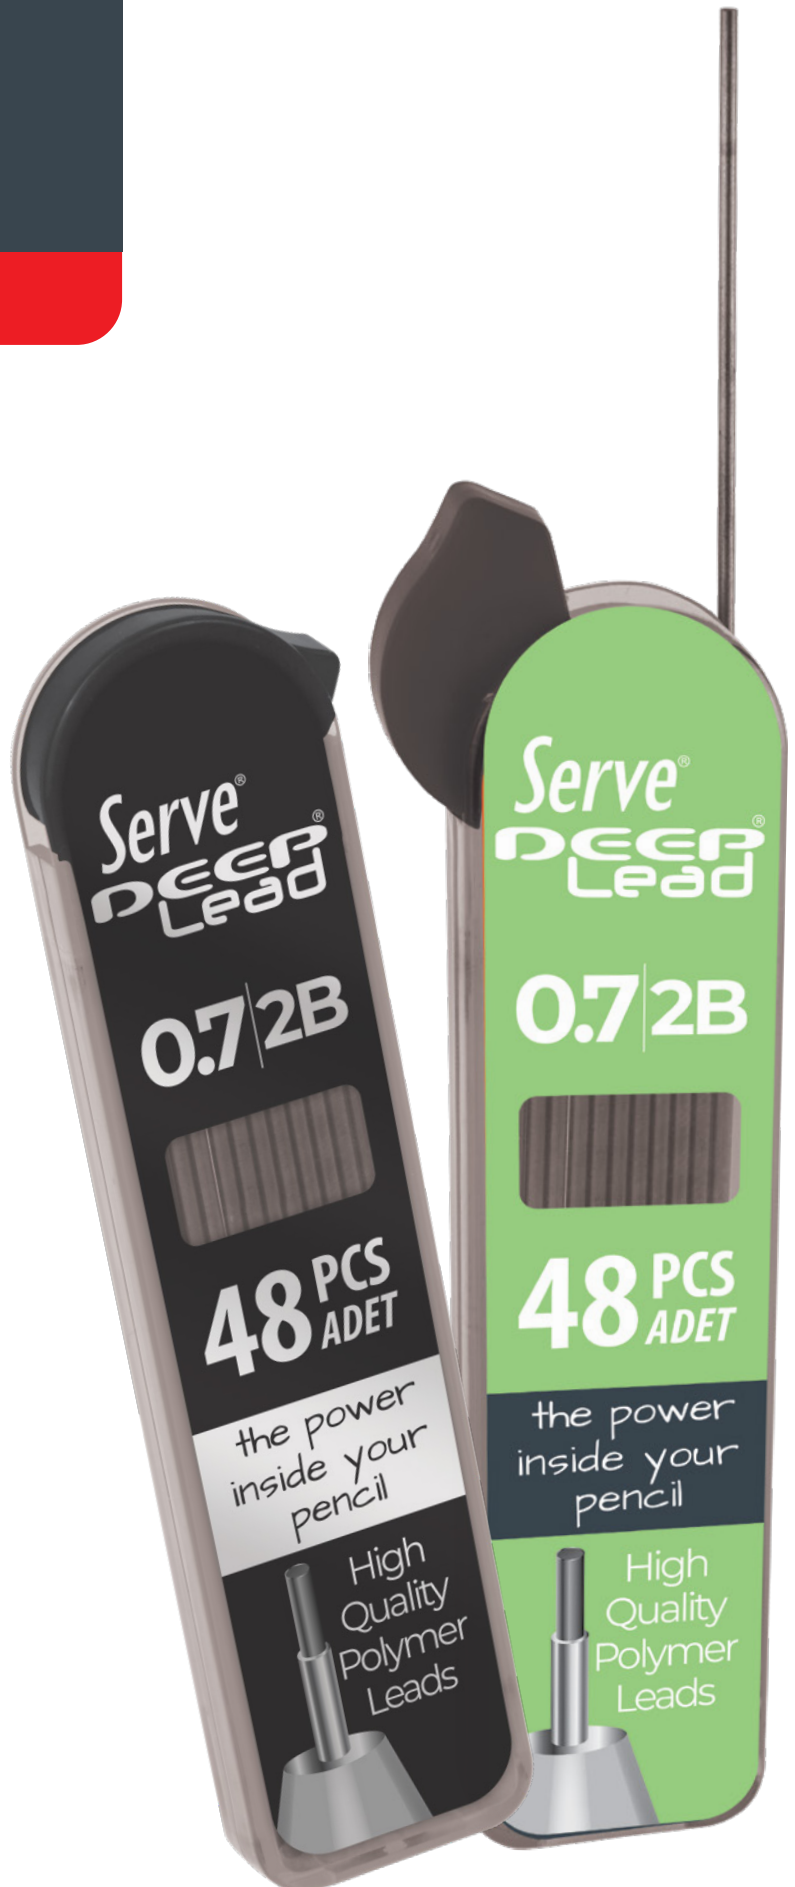

# Serve<sup>®</sup> DEEP<sup>®</sup> Lead

0.3  
0.5  
0.7  
0.9

HIGH  
**QUALITY**  
POLYMER LEADS

Functional cap for  
easy use

SERVE LEADS 12 PCS PAPER BOX

0.3 mm

Code	Description	Box Barcode	Colours	Inner Qty.	Inner Box Barcode	Inner Box Dim.	Outer Qty.
SV-DEEPMIN03-12KT	Serve Deep leads	8680869462083	Mustard Yellow	12	8680869462090	8.2x2.2x8.5	864