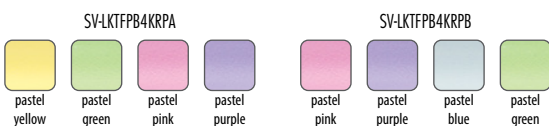

SERVE LIQUID HIGHLIGHTER 12 PCS PAPER BOXES

Box size
L10 x D3.5 x H14 cm

Code	Description	Dozen Box Barcode	Colours	Inner Qty.	Inner Box Barcode	Inner Box Dim.	Outer Qty.
SV-LKTF12KTPS	Pastel Liquid Highlighter 12pcs. box	8680869435063	Pastel yellow	12	8680869435124	20x14.5x23.5	48
SV-LKTF12KTPT	Pastel Liquid Highlighter 12pcs. box	8680869435070	Pastel orange	12	8680869435131	20x14.5x23.5	48
SV-LKTF12KTPM	Pastel Liquid Highlighter 12pcs. box	8680869435087	Pastel blue	12	8680869435148	20x14.5x23.5	48
SV-LKTF12KTPY	Pastel Liquid Highlighter 12pcs. box	8680869435094	Pastel green	12	8680869435155	20x14.5x23.5	48
SV-LKTF12KTPP	Pastel Liquid Highlighter 12pcs. box	8680869435100	Pastel pink	12	8680869435162	20x14.5x23.5	48
SV-LKTF12KTPL	Pastel Liquid Highlighter 12pcs. box	8680869435117	Pastel purple	12	8680869435179	20x14.5x23.5	48

SERVE LIQUID HIGHLIGHTER 6 PCS PACK

Code	Description	Pack Box Barcode	Colours	Inner Qty.	Inner Box Barcode	Inner Box Dim.	Outer Qty.
SV-LKTPAS6PKR	Pastel Liquid Highlighter 6pcs. pack	8680869435476	Mix color	3	8680869435483		

SERVE LIQUID HIGHLIGHTER 4 PCS PACK

Pouch size
L6.5 x D2 x H14 cm

Code	Description	Pack Box Barcode	Colours	Inner Qty.	Inner Box Barcode	Inner Box Dim.	Outer Qty.
SV-LKTFPB4KRPA	Pastel Liquid Highlighter 4pcs. pack	8680869435247	Mix color	24	8680869435254	23x27.5x16	144
SV-LKTFPB4KRPB	Pastel Liquid Highlighter 4pcs. pack	8680869435285	Mix color	24	8680869435292	23x27.5x16	144