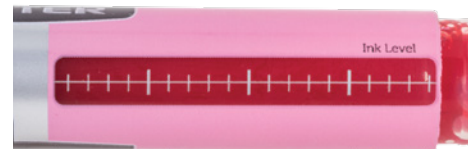

JAPANESE
CHISEL TIP
1MM ~ 5.5MM

PATENTED
DESIGN

Türkiye Patent No: 2016/00599

EU Design No: 003299635

and other countries