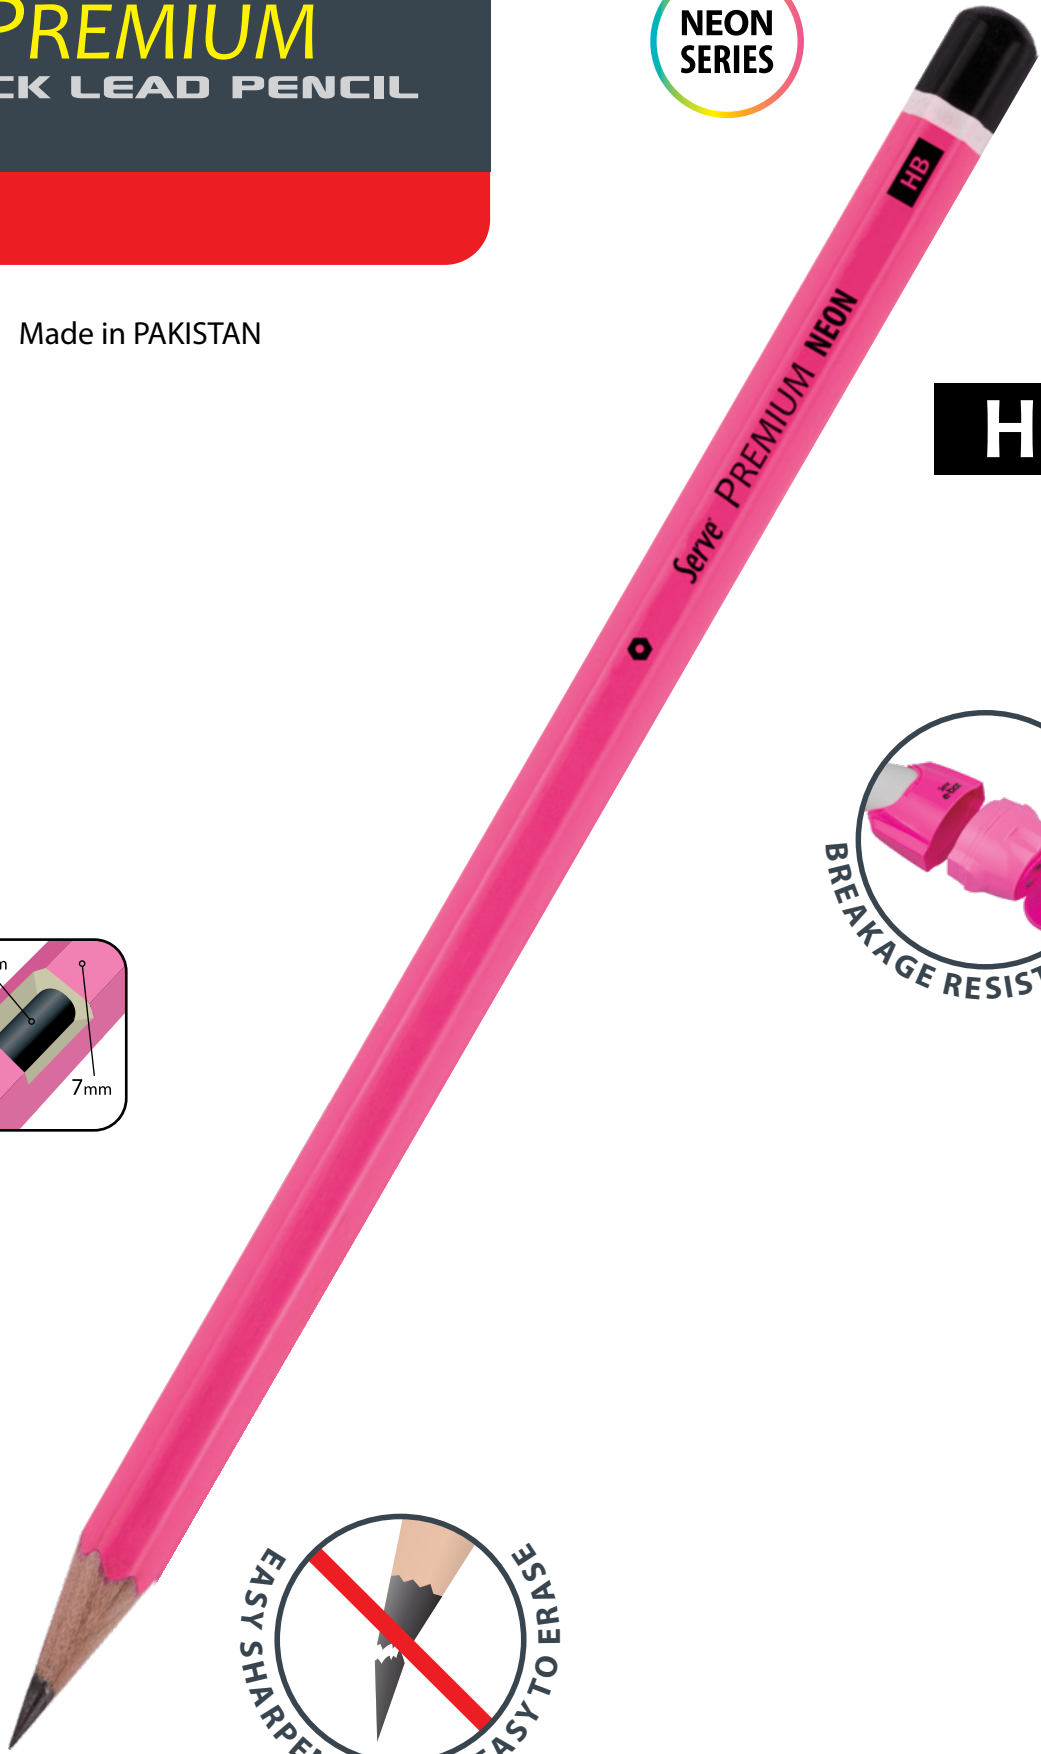

Serve®
PREMIUM
BLACK LEAD PENCIL

Made in PAKISTAN

HB