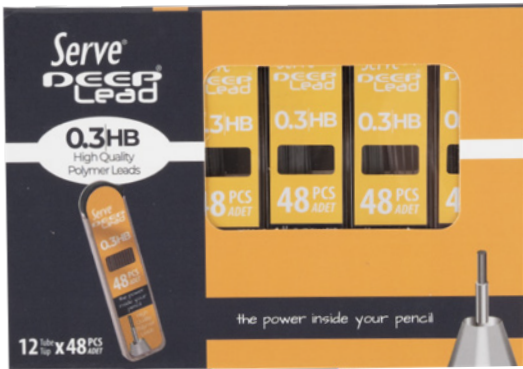

SERVE LEADS 12 PCS PAPER BOX

12

Code	Description	Box Barcode	Colours	Inner Qty.	Inner Box Barcode	Inner Box Dim.	Outer Qty.
SV-DEEPMIN03-12KT	Serve Deep leads	8680869462083	Mustard Yellow	12	8680869462090	8.2x2.2x8.5	864