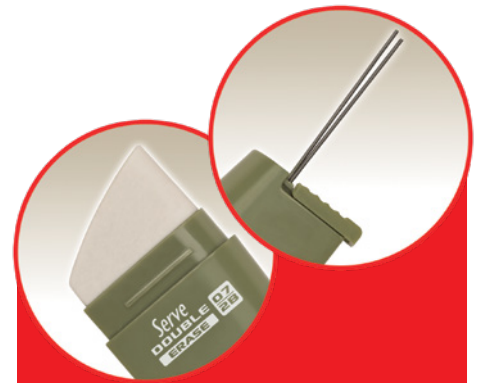

Serve®  
**DOUBLE**  
**ERASE**  
LEADS+ERASER

**2 IN 1! A UNIQUE COMBINATION**

**LEADS AND  
DUSTFREE ERASER  
IN ONE PRODUCT!**

**DUSTFREE**

**PATENTED  
DESIGN**

Türkiye Patent No: 2012/00782

EU Design No: 002347070