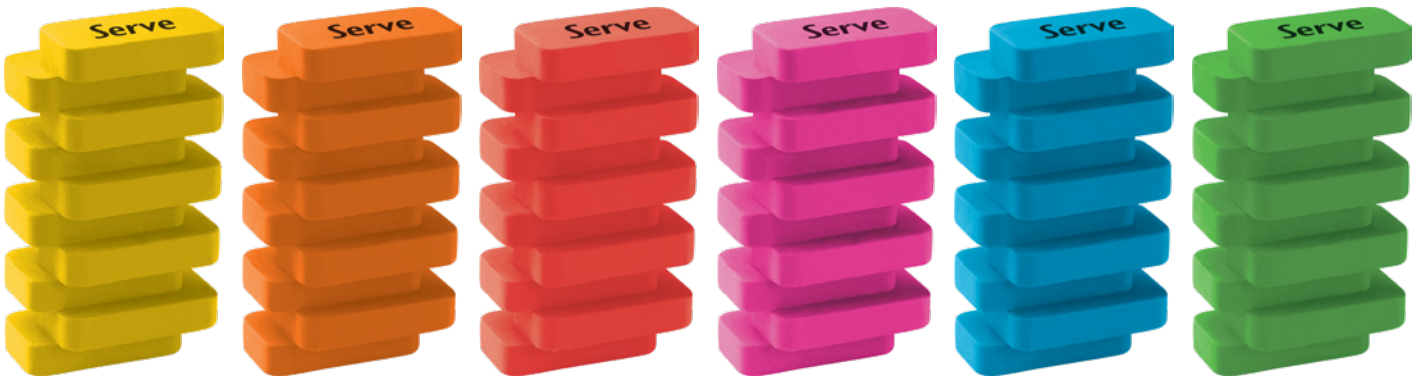

SERVE STEPS ERASER 6 PCS PACK

PET size
L15.5 x D1.8 x H5.2 cm

Code	Description	Pack Barcode	Colours	Inner Qty.	Inner Box Barcode	Inner Box Dim.	Outer Qty.
SVSTEPSS6P6FR	Steps 6 pcs pack	8680869438095	Mix	12	8680869438101	16x22.5x6	72

SERVE STEPS ERASER 24PCS PAPER BOX