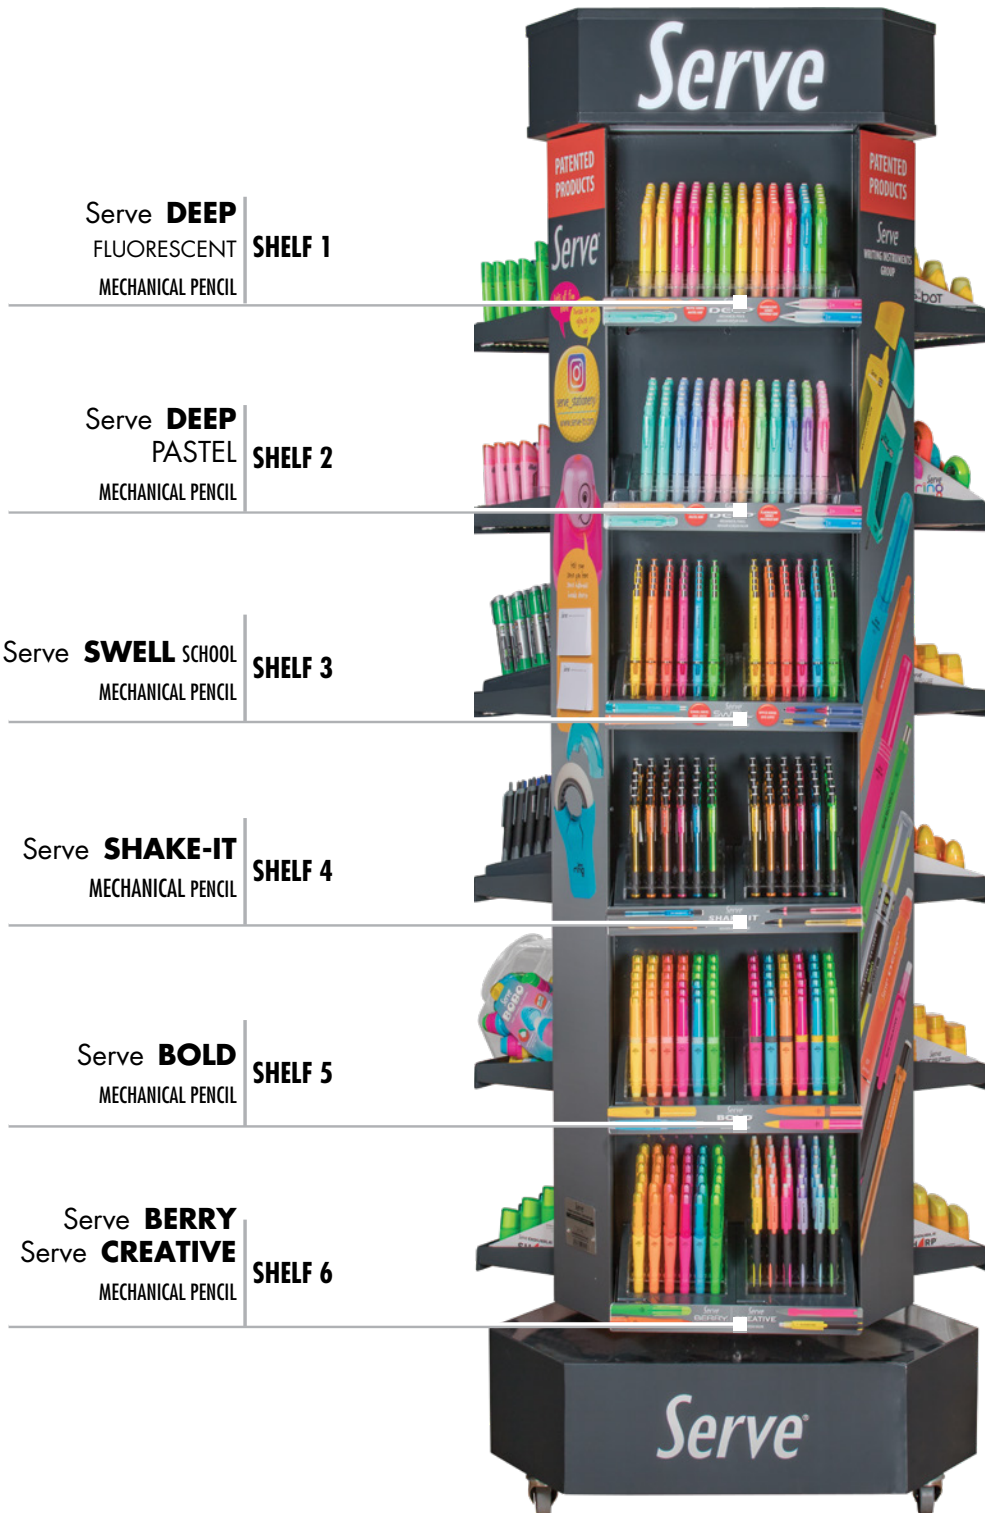

Serve TOWER

SIDE 2

Serve **DEEP**
FLUORESCENT
MECHANICAL PENCIL **SHELF 1**

Serve **DEEP**
PASTEL
MECHANICAL PENCIL **SHELF 2**

Serve **SWELL** SCHOOL
MECHANICAL PENCIL **SHELF 3**

Serve **SHAKE-IT**
MECHANICAL PENCIL **SHELF 4**

Serve **BOLD**
MECHANICAL PENCIL **SHELF 5**

Serve **BERRY**
Serve **CREATIVE**
MECHANICAL PENCIL **SHELF 6**