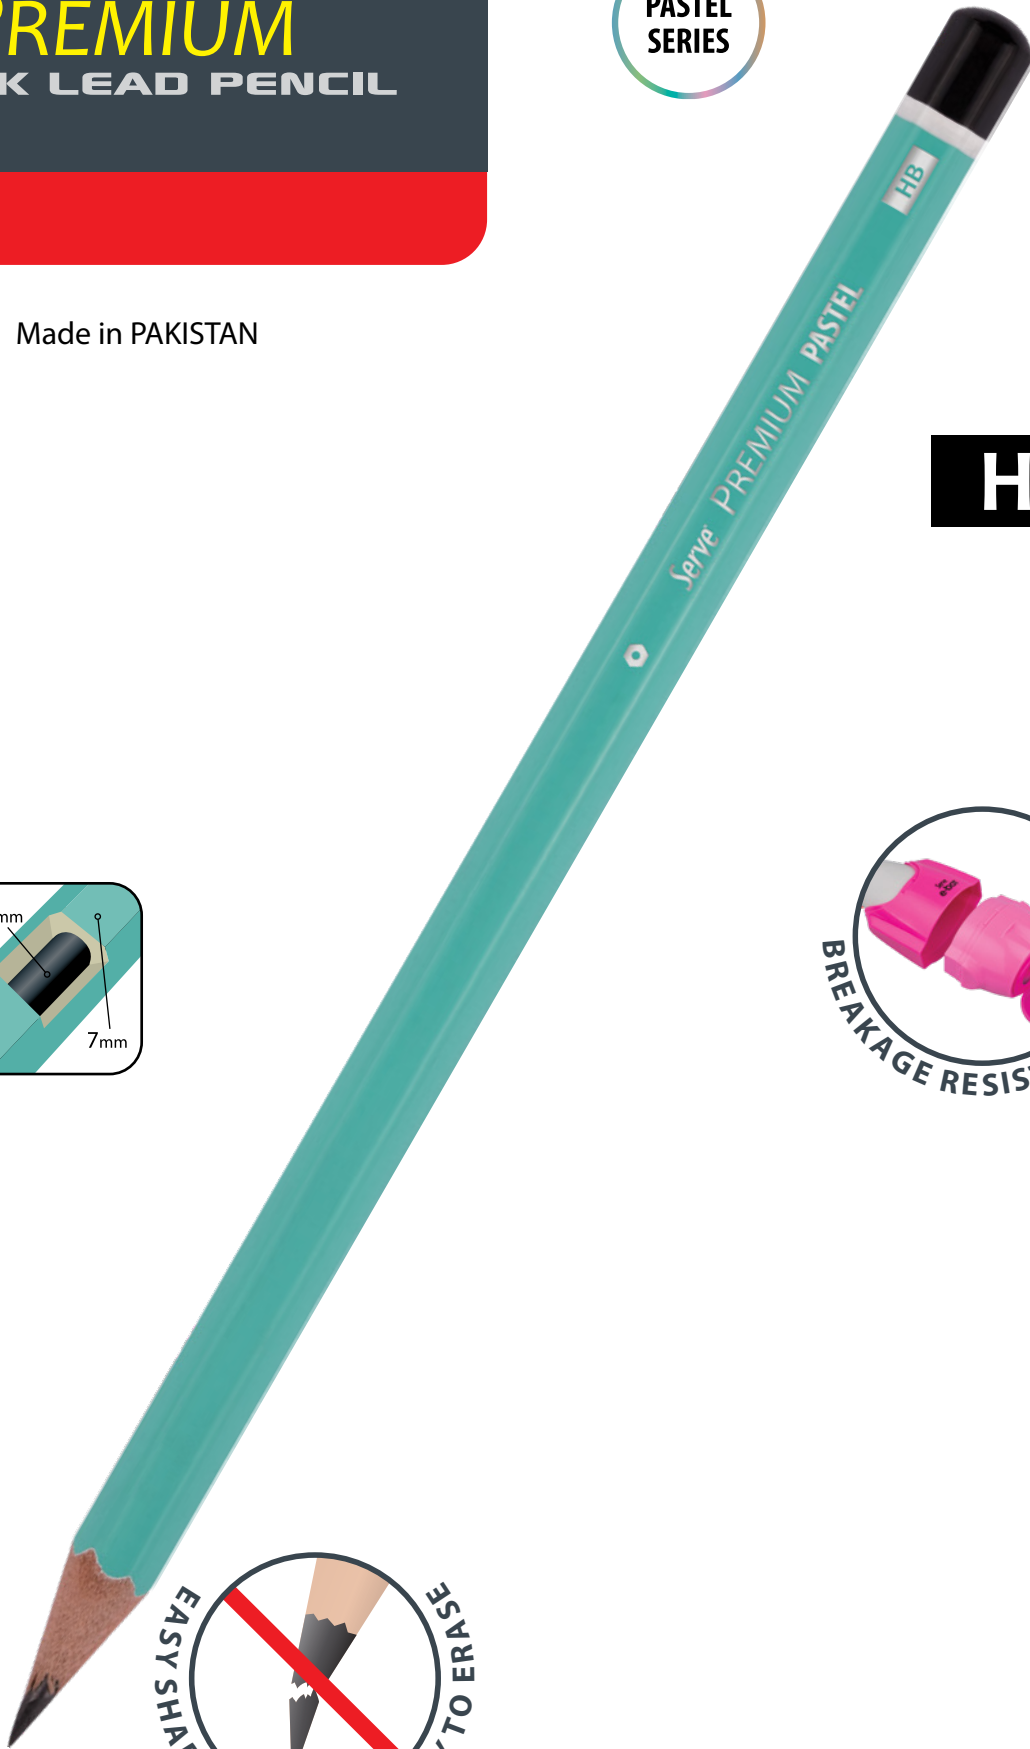

# Serve<sup>®</sup> PREMIUM BLACK LEAD PENCIL

Made in PAKISTAN

**HB**