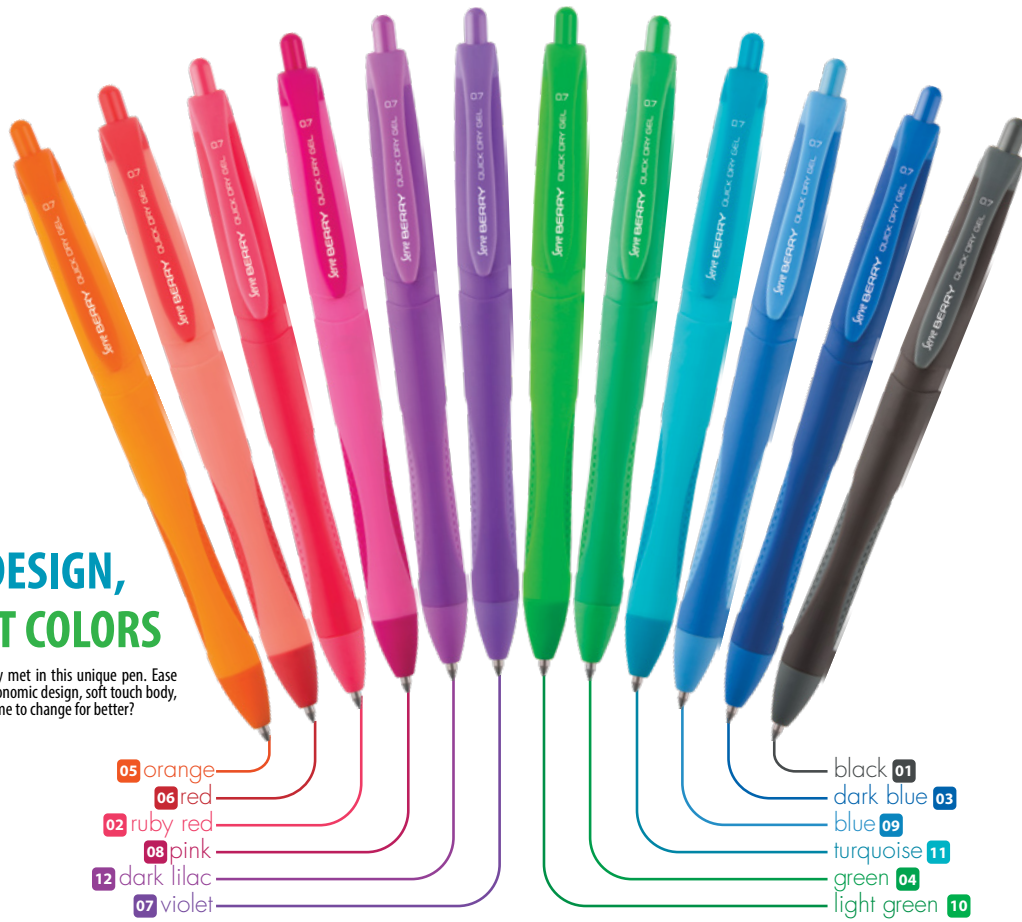

18	27	27	27	27
pastel orange	pastel pink	pastel purple	pastel blue	pastel mint green

Serve<sup>®</sup>  
**BERRY**  
QUICK DRY GEL PEN

SPECIAL DESIGN, BRILLIANT COLORS

GEL PEN INK  
MADE IN GERMANY

SOFT  
TOUCH

ERGONOMIC  
GRIP

0.7  
WRITING  
LINE  
WIDTH

RETRACTABLE  
AND STRONG  
METAL TIP

**PATENTED  
DESIGN**

Türkiye Patent No: 2016/04268

EU Design No: 003482785

USA Design No: 29/656,822  
and other countries

## SPECIAL DESIGN, BRILLIANT COLORS

Superior quality and longevity met in this unique pen. Ease of writing comes from the ergonomic design, soft touch body, grips and ink quality. Isn't it time to change for better?